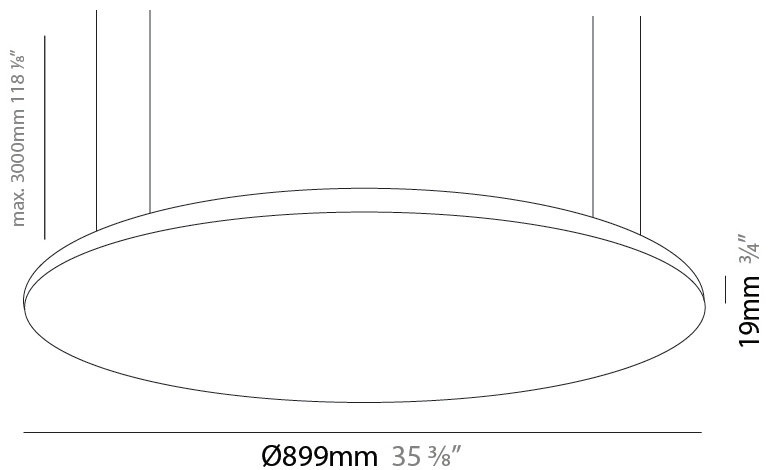

PROJECT
TYPE
SPECIFIER
QUANTITY
DATE

INFINITE ROUND SUSPENSION

A51060-

base number
Color   Temperature   Finish   Options

1. To build a product code in our configurator select the specify button on the base model # product page
2. To build a manual product code on this datasheet choose from the options listed below in blue font and add the suffix to the base model #

GENERAL

Series: Infinite Round
Partner: Ivela
Division: Architectural
Installation: Suspension
Product Type: Panels
Mounting Location: Ceiling
Light Distribution: Direct

PHYSICAL

Shape: Round
Diameter (mm): 1216
Diameter (in): 47 7/8
Height (mm): 19
Height (in): 3/4
Max. Overall Height (mm): 2500
Max. Overall Height (in): 98 7/16
Diffuser: Opal Polycarbonate
Fixture Finish: WHI / BLK / GLD
Fixture Material: Aluminum

ELECTRICAL

Lamp Type: LED
Input Wattage (W): 78
Dimming: Tri-Mode (Non-Dimming and Phase Dimming (120Vac only) and 0-10V Dimming)
Driver Included: No
Driver Location: Remote
Driver Type: Constant Voltage - Universal
Driver Class: Class 2
Housing: ENCP 5 (ERP) ENCP 8 (SC Power)
Input Voltage (V): 120 - 277
Output Voltage (V): 24

LED

Color Temperature (°K): 2700 / 3000 / 3500 / 4000
Max. Delivered Lumen (lm): 4560 / 4750 / 4891 / 5035
Nominal Lumen (lm): 9120 / 9500 / 9783 / 10070
CRI: >93 CRI
Lamp Life (hrs): 50000

OPTICAL

RATINGS AND CERTIFICATIONS

Certified By: Certified for North American Standards
IP rating: IP20