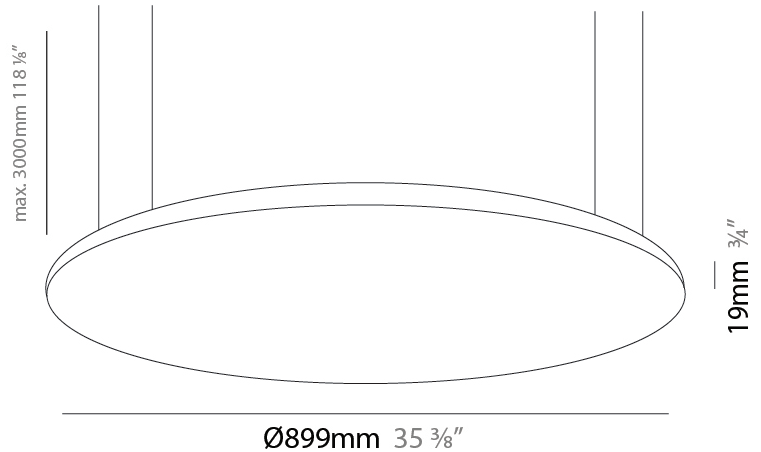

INFINITE ROUND SUSPENSION

A51059- -

base number
Color   Temperature   Finish   Options

1. To build a product code in our configurator select the specify button on the base model # product page
2. To build a manual product code on this datasheet choose from the options listed below in blue font and add the suffix to the base model #

GENERAL

Series: Infinite Round
Partner: Ivela
Division: Architectural
Installation: Suspension
Product Type: Panels
Mounting Location: Ceiling
Light Distribution: Direct

PHYSICAL

Shape: Round
Diameter (mm): 899
Diameter (in): 35 ³/₈
Height (mm): 19
Height (in): 3/4
Max. Overall Height (mm): 2500
Max. Overall Height (in): 98 ⁷/₁₆
Diffuser: Opal Polycarbonate
Fixture Finish: WHI / BLK / GLD
Fixture Material: Aluminum

ELECTRICAL

Lamp Type: LED
Input Wattage (W): 56
Dimming: Tri-Mode (Non-Dimming and Phase Dimming (120Vac only) and 0-10V Dimming)
Driver Included: No
Driver Location: Remote
Driver Type: Constant Voltage - Universal
Driver Class: Class 2
Housing: ENCP 5 (ERP) ENCP 8 (SC Power)
Input Voltage (V): 120 - 277
Output Voltage (V): 24

LED

Color Temperature (°K): 2700 / 3000 / 3500 / 4000
Max. Delivered Lumen (lm): 3360 / 3500 / 3604 / 3710
Nominal Lumen (lm): 6720 / 7000 / 7208 / 7420
CRI: >93 CRI
Lamp Life (hrs): 50000

OPTICAL

RATINGS AND CERTIFICATIONS

Certified By: Certified for North American Standards
IP rating: IP20